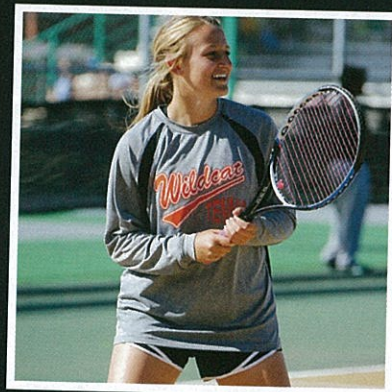

CJ M.

Brooke C.